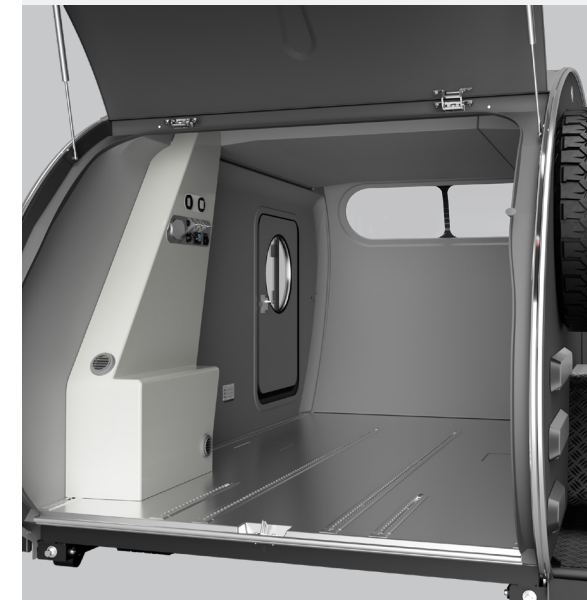

EVOLUTION MODEL

This model adapts to your needs with a modular space.