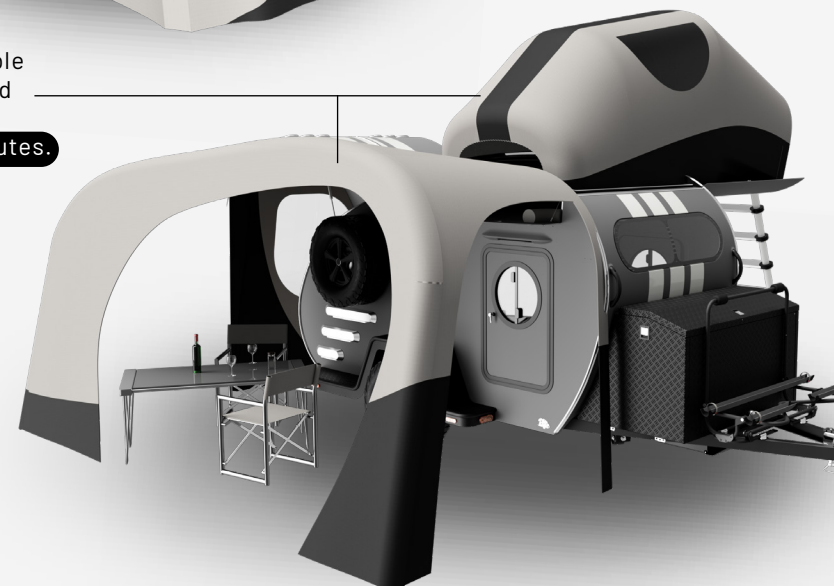

ORIGINAL MODEL

This is a turnkey model with integrated kitchen and bedroom that allows you to make the most of your getaways.

TECHNICAL SPECIFICATION

850 to 1,300kg	Gross vehicle weight rating	750 to 1,300kg
●	External shower outlet	●
●	Polyurethane foam insulation	●
●	4 integrated support legs into the frame	●
●	Aluminium frame with independent suspension arms	●

*To be added at time of order

With the **kitchen cabin**, you benefit from a space to cook while being protected from the weather, wherever you are.

Thanks to the inflatable system, you can unfold your **roof tent and/or awning** in only **5 minutes.**

UNIQUE TECHNOLOGIES COMBINING AESTHETICS AND COMFORT

Stay focused on the essential, TipTop takes care of the rest. Whether it's a kitchen cabin, an inflatable roof tent, a side awning or hygiene cabin, our mini-caravans offer you many solutions to simplify your outdoor experience and provide you with additional living space.